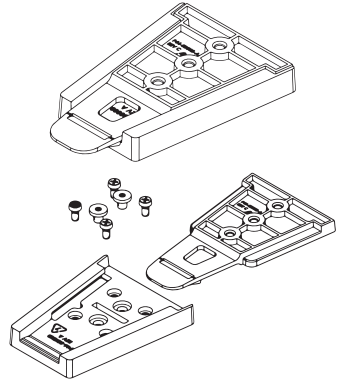

mCase Installation

Quick Release for mCase

Installation Guide

MK15-0198 version 0.3 05/2021

Quick Release Installation

Quick hold

Quick release