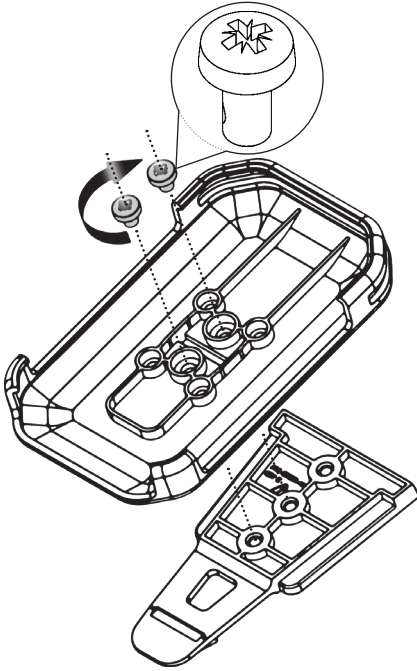

mCase Installation

Quick Release for mCase

Installation Guide

MK15-0198 version 0.3 05/2021

Quick Release Installation

Quick hold

Quick release