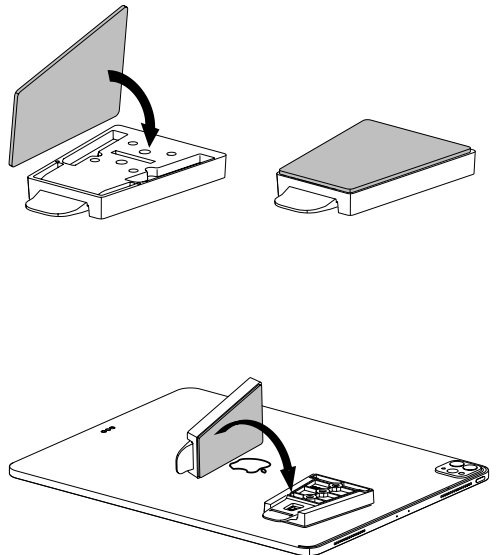

mCase Installation

Quick Release for mCase

Installation Guide

MK15-0198 version 0.3 05/2021

Quick Release Installation

Quick hold

Quick release