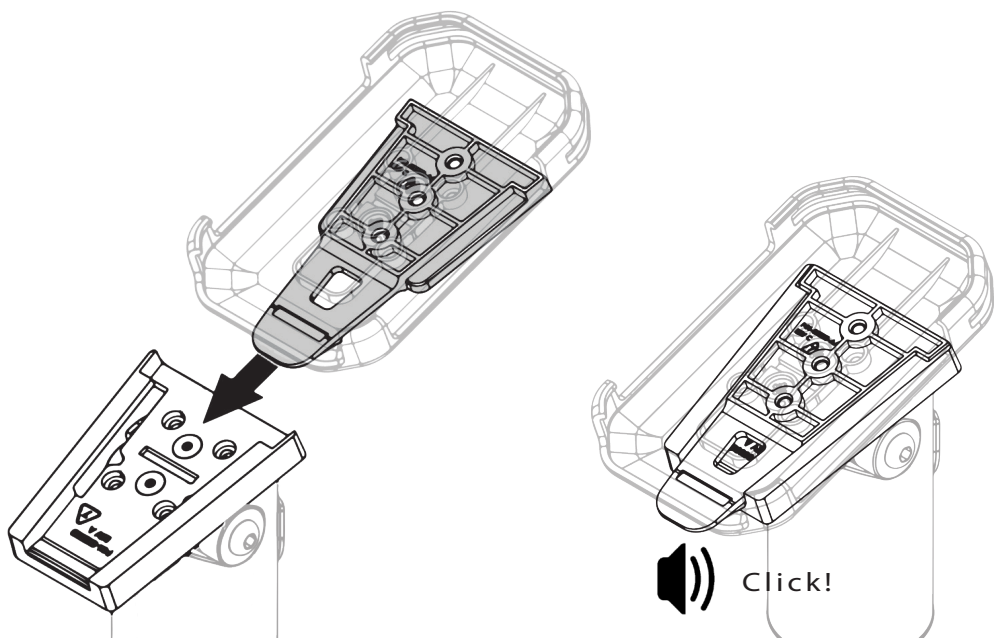

mCase Installation

Quick Release for mCase

Installation Guide

MK15-0198 version 0.3 05/2021

Quick Release Installation

Quick hold

Quick release